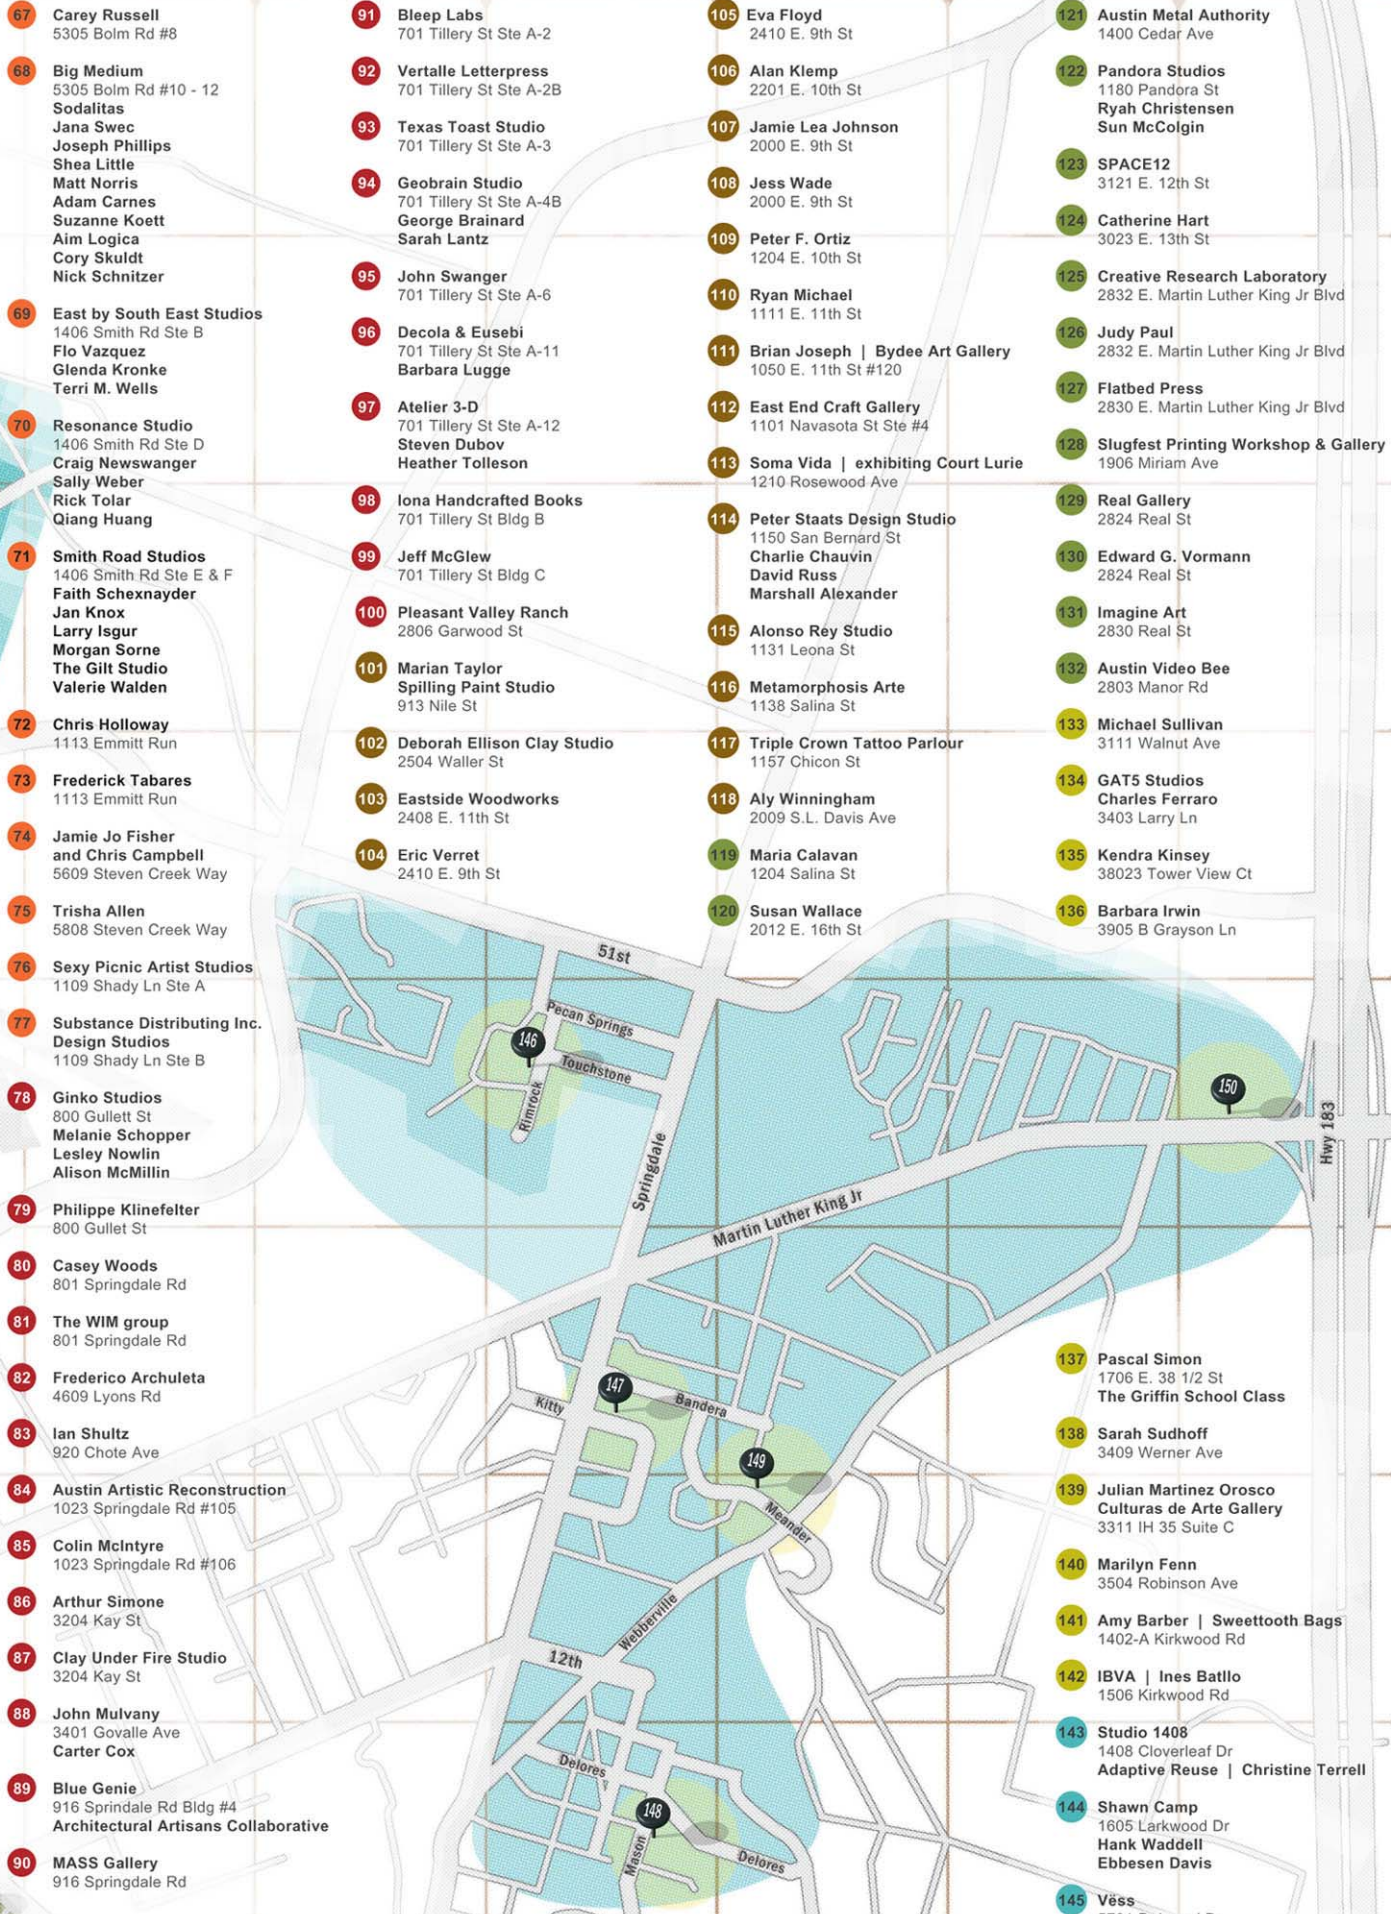

- 67 **Carey Russell**
  5305 Bolm Rd #8
- 68 **Big Medium**
  5305 Bolm Rd #10 - 12
  Sodalitas
  Jana Swec
  Joseph Phillips
  Shea Little
  Matt Norris
  Adam Carnes
  Suzanne Koett
  Aim Logica
  Cory Skuldtt
  Nick Schnitzer
- 69 **East by South East Studios**
  1406 Smith Rd Ste B
  Flo Vazquez
  Glenda Kronke
  Terri M. Wells
- 70 **Resonance Studio**
  1406 Smith Rd Ste D
  Craig Newswanger
  Sally Weber
  Rick Tolar
  Qiang Huang
- 71 **Smith Road Studios**
  1406 Smith Rd Ste E & F
  Faith Schexnayder
  Jan Knox
  Larry Isgur
  Morgan Sorne
  The Gilt Studio
  Valerie Walden
- 72 **Chris Holloway**
  1113 Emmitt Run
- 73 **Frederick Tabares**
  1113 Emmitt Run
- 74 **Jamie Jo Fisher and Chris Campbell**
  5609 Steven Creek Way
- 75 **Trisha Allen**
  5808 Steven Creek Way
- 76 **Sexy Picnic Artist Studios**
  1109 Shady Ln Ste A
- 77 **Substance Distributing Inc. Design Studios**
  1109 Shady Ln Ste B
- 78 **Ginko Studios**
  800 Gullett St
  Melanie Schopper
  Lesley Nowlin
  Alison McMillin
- 79 **Philippe Klinefelter**
  800 Gullett St
- 80 **Casey Woods**
  801 Springdale Rd
- 81 **The WIM group**
  801 Springdale Rd
- 82 **Frederico Archuleta**
  4609 Lyons Rd
- 83 **Ian Shultz**
  920 Chote Ave
- 84 **Austin Artistic Reconstruction**
  1023 Springdale Rd #105
- 85 **Colin McIntyre**
  1023 Springdale Rd #106
- 86 **Arthur Simone**
  3204 Kay St
- 87 **Clay Under Fire Studio**
  3204 Kay St
- 88 **John Mulvany**
  3401 Govalle Ave
  Carter Cox
- 89 **Blue Genie**
  916 Sprindale Rd Bldg #4
  Architectural Artisans Collaborative
- 90 **MASS Gallery**
  916 Springdale Rd

- 91 **Bleep Labs**
  701 Tillery St Ste A-2
- 92 **Vertalle Letterpress**
  701 Tillery St Ste A-2B
- 93 **Texas Toast Studio**
  701 Tillery St Ste A-3
- 94 **Geobrain Studio**
  701 Tillery St Ste A-4B
  George Brainard
  Sarah Lantz
- 95 **John Swanger**
  701 Tillery St Ste A-6
- 96 **Decola & Eusebi**
  701 Tillery St Ste A-11
  Barbara Lugge
- 97 **Atelier 3-D**
  701 Tillery St Ste A-12
  Steven Dubov
  Heather Tolleson
- 98 **Iona Handcrafted Books**
  701 Tillery St Bldg B
- 99 **Jeff McGlew**
  701 Tillery St Bldg C
- 100 **Pleasant Valley Ranch**
  2806 Garwood St
- 101 **Marian Taylor Spilling Paint Studio**
  913 Nile St
- 102 **Deborah Ellison Clay Studio**
  2504 Waller St
- 103 **Eastside Woodworks**
  2408 E. 11th St
- 104 **Eric Verret**
  2410 E. 9th St

- 105 **Eva Floyd**
  2410 E. 9th St
- 106 **Alan Klemp**
  2201 E. 10th St
- 107 **Jamie Lea Johnson**
  2000 E. 9th St
- 108 **Jess Wade**
  2000 E. 9th St
- 109 **Peter F. Ortiz**
  1204 E. 10th St
- 110 **Ryan Michael**
  1111 E. 11th St
- 111 **Brian Joseph | Bydee Art Gallery**
  1050 E. 11th St #120
- 112 **East End Craft Gallery**
  1101 Navasota St Ste #4
- 113 **Soma Vida | exhibiting Court Lurie**
  1210 Rosewood Ave
- 114 **Peter Staats Design Studio**
  1150 San Bernard St
  Charlie Chauvin
  David Russ
  Marshall Alexander
- 115 **Alonso Rey Studio**
  1131 Leona St
- 116 **Metamorphosis Arte**
  1138 Salina St
- 117 **Triple Crown Tattoo Parlour**
  1157 Chicon St
- 118 **Aly Winningham**
  2009 S.L. Davis Ave
- 119 **Maria Calavan**
  1204 Salina St
- 120 **Susan Wallace**
  2012 E. 16th St