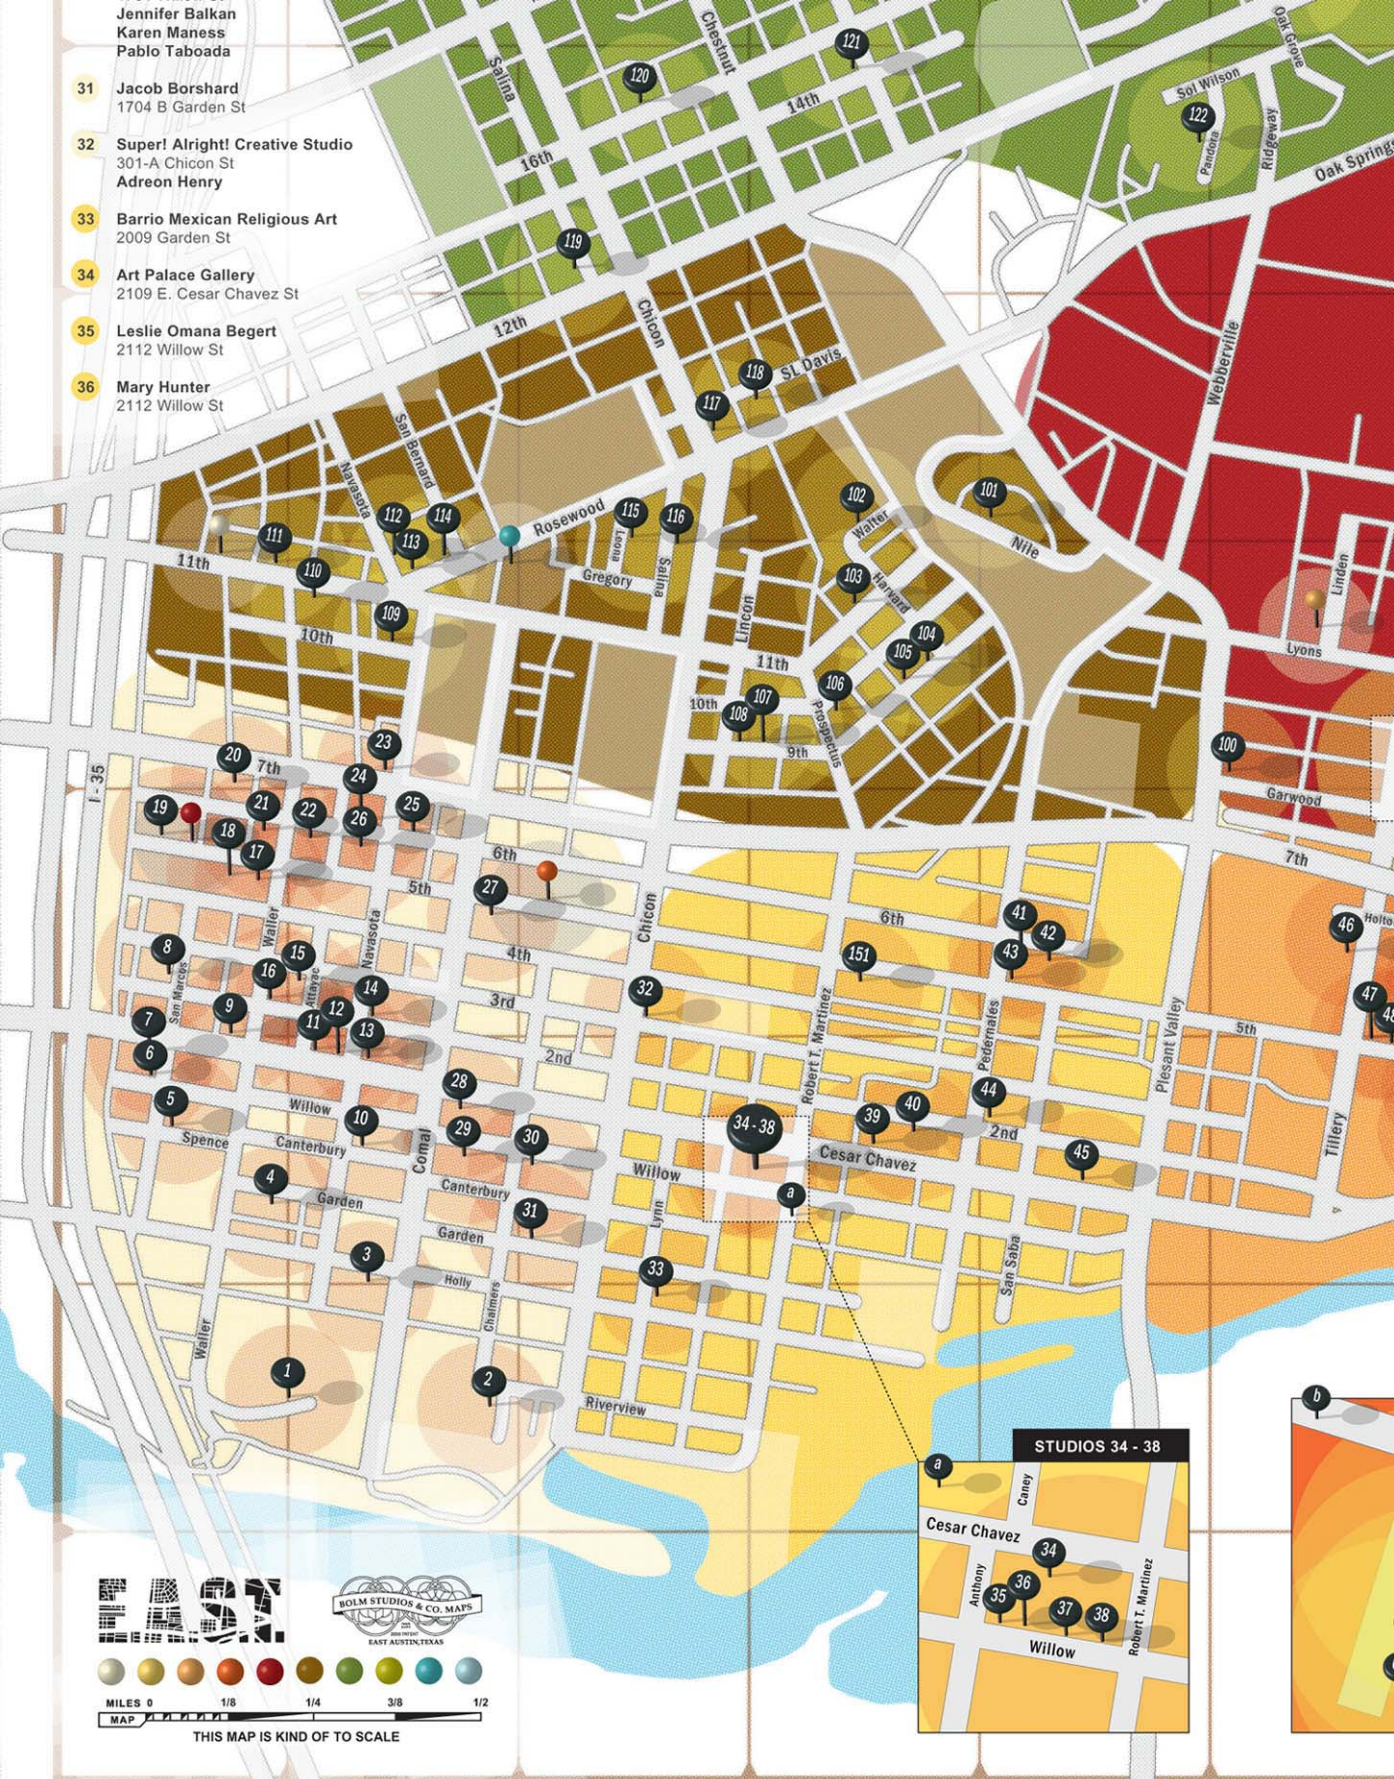

Jennifer Balkan
Karen Maness
Pablo Taboada

- 31 Jacob Borshard
  1704 B Garden St
- 32 Super! Alright! Creative Studio
  301-A Chicon St
  Adreon Henry
- 33 Barrio Mexican Religious Art
  2009 Garden St
- 34 Art Palace Gallery
  2109 E. Cesar Chavez St
- 35 Leslie Omana Begert
  2112 Willow St
- 36 Mary Hunter
  2112 Willow St

MILES 0 1/8 1/4 3/8 1/2

MAP THIS MAP IS KIND OF TO SCALE

STUDIOS 34 - 38