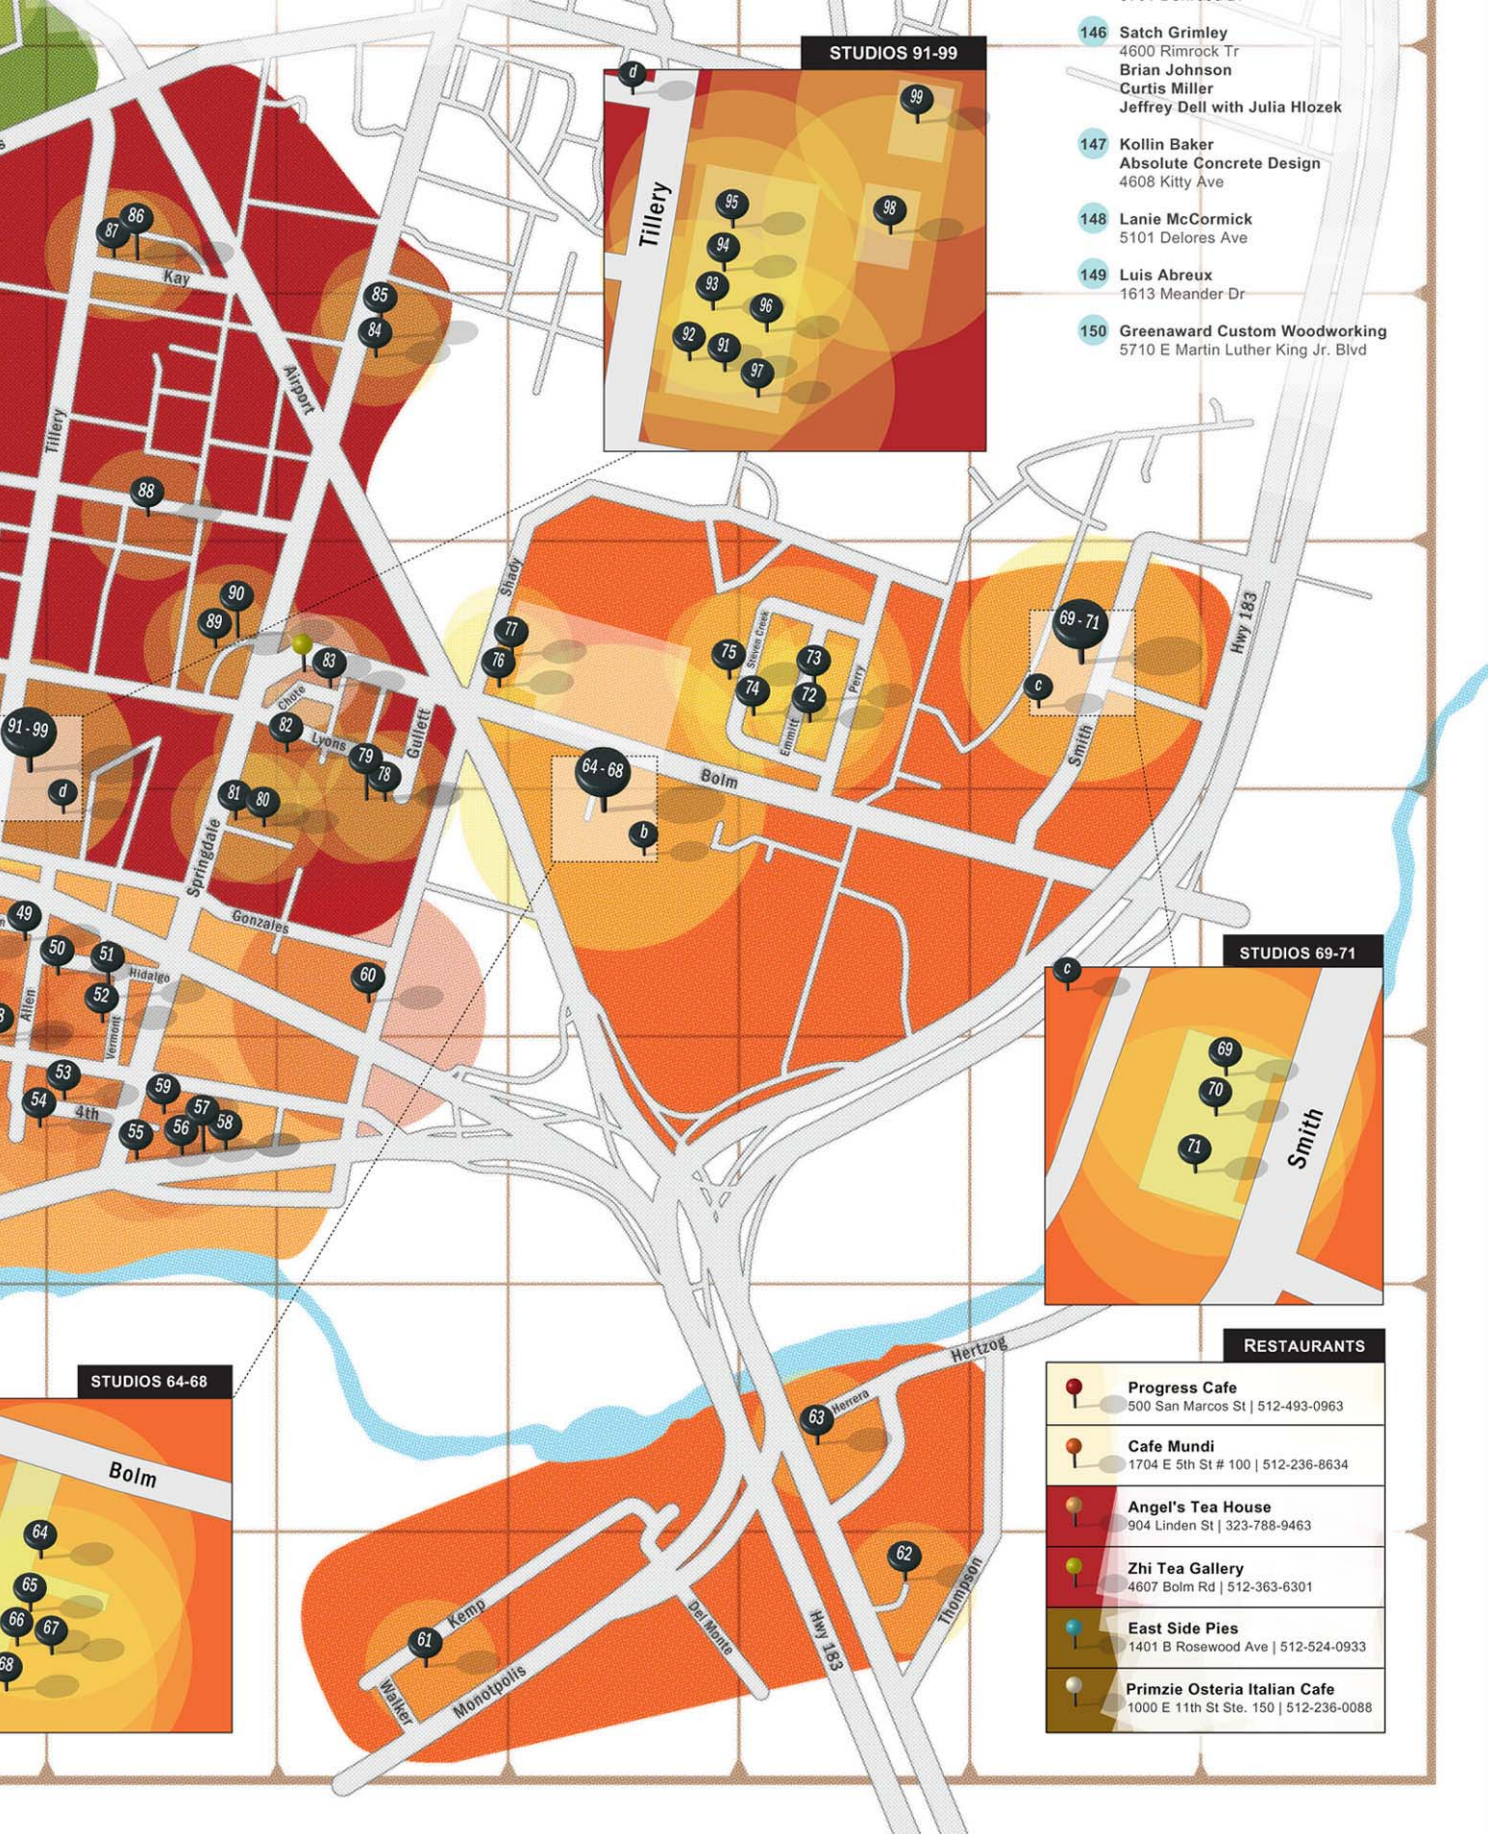

STUDIOS 91-99

- 146 Satch Grimley
  4600 Rimrock Tr
  Brian Johnson
  Curtis Miller
  Jeffrey Dell with Julia Hlozek
- 147 Kollin Baker
  Absolute Concrete Design
  4608 Kitty Ave
- 148 Lanie McCormick
  5101 Delores Ave
- 149 Luis Abreu
  1613 Meander Dr
- 150 Greenaward Custom Woodworking
  5710 E Martin Luther King Jr. Blvd

STUDIOS 64-68

STUDIOS 69-71

RESTAURANTS

- **Progress Cafe**
  500 San Marcos St | 512-493-0963
- **Cafe Mundi**
  1704 E 5th St # 100 | 512-236-8634
- **Angel's Tea House**
  904 Linden St | 323-788-9463
- **Zhi Tea Gallery**
  4607 Bolm Rd | 512-363-6301
- **East Side Pies**
  1401 B Rosewood Ave | 512-524-0933
- **Primzie Osteria Italian Cafe**
  1000 E 11th St Ste. 150 | 512-236-0088